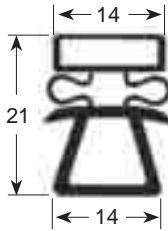

External dimension gaskets

- Gasket cross-sections shown at original size -
- Dimensions in mm -

Profile no. 9030

9031

9102

9104

Profile no. 9162

9140

9158

9169

Profile no. 9207

9200

9106

9100

Profile no. 9953

9954

9191

9138

Dart-to-dart dimension gaskets

- Gasket cross-sections shown at original size -
- Dimensions in mm -

Profile no. **9048**

Profile no. **9010**

9012

9252