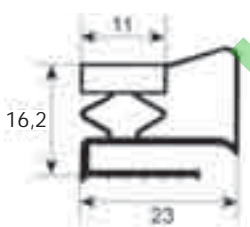

External dimension gaskets

- Gasket cross-sections shown at original size -
- Dimensions in mm -

Profile no. 9030

9031

9102

9104

Profile no. 9162

9140

9158

9169

Profile no. 9207

9200

9106

9100

Profile no. 9953

9954

9191

9138

Dart-to-dart dimension gaskets

- Gasket cross-sections shown at original size -
- Dimensions in mm -

Profile no. **9048**

Profile no. **9010**

9012

9252