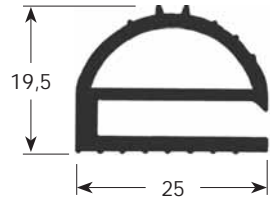

External dimension gaskets

- Gasket cross-sections shown at original size -
- Dimensions in mm -

Profile no. 9030

9031

9102

9104

Profile no. 9162

9140

9158

9169

Profile no. 9207

9200

9106

9100

Profile no. 9953

9954

9191

9138

Dart-to-dart dimension gaskets

- Gasket cross-sections shown at original size -
- Dimensions in mm -

Profile no. **9048**

Profile no. **9010**

9012

9252