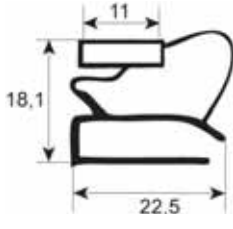

External dimension gaskets

- Gasket cross-sections shown at original size -
- Dimensions in mm -

Profile no. 9030

9031

9102

9104

Profile no. 9162

9140

9158

9169

Profile no. 9207

9200

9106

9100

Profile no. 9953

9954

9191

9138

Dart-to-dart dimension gaskets

- Gasket cross-sections shown at original size -
- Dimensions in mm -

Profile no. **9048**

Profile no. **9010**

9012

9252