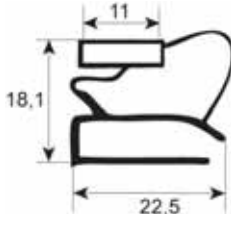

External dimension gaskets

- Gasket cross-sections shown at original size -
- Dimensions in mm -

Profile no. 9030

9031

9102

9104

Profile no. 9162

9140

9158

9169

Profile no. 9207

9200

9106

9100

Profile no. 9953

9954

9191

9138

Dart-to-dart dimension gaskets

- Gasket cross-sections shown at original size -
- Dimensions in mm -

Profile no. **9048**

Profile no. **9010**

9012

9252