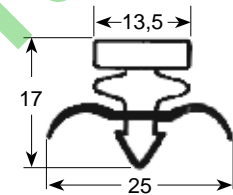

External dimension gaskets

- Gasket cross-sections shown at original size -
- Dimensions in mm -

Profile no. 9030

9031

9102

9104

Profile no. 9162

9140

9191

9138

Dart-to-dart dimension gaskets

- Gasket cross-sections shown at original size -
- Dimensions in mm -

Profile no. **9048**

Profile no. **9010**

9012

9252

9235

Profile no. **9185**

9303

9313

9753

Profile no. **9153**

9192

9743

9195

Profile no. **9373**

9171

9333

9703

Profile no. **9783**