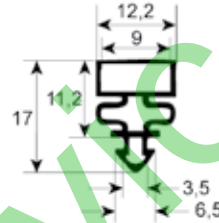

External dimension gaskets

- Gasket cross-sections shown at original size -
- Dimensions in mm -

Profile no. 9030

9031

9102

9104

Profile no. 9162

9140

9158

9169

Profile no. 9207

9200

9106

9100

Profile no. 9953

9954

9191

9138

Dart-to-dart dimension gaskets

- Gasket cross-sections shown at original size -
- Dimensions in mm -

Profile no. **9048**

Profile no. **9010**

9012

9252

9235

Profile no. **9185**

9303

9313

9753

Profile no. **9153**

9192

9743