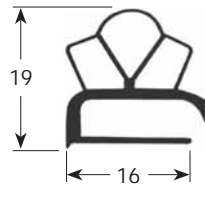

External dimension gaskets

- Gasket cross-sections shown at original size -
- Dimensions in mm -

Profile no. 9030

9031

9102

9104

Profile no. 9162

9140

9158

9169

Profile no. 9207

9200

9106

9100

Profile no. 9953

9954

9191

9138

Dart-to-dart dimension gaskets

- Gasket cross-sections shown at original size -
- Dimensions in mm -

Profile no. **9048**

Profile no. **9010**

9012

9252