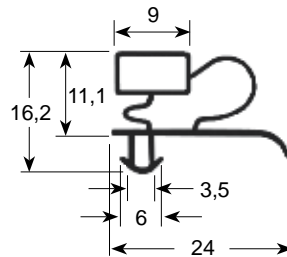

External dimension gaskets

- Gasket cross-sections shown at original size -
- Dimensions in mm -

Profile no. 9030

9031

9102

9104

Profile no. 9162

9140

9191

9138

Dart-to-dart dimension gaskets

- Gasket cross-sections shown at original size -
- Dimensions in mm -

Profile no. **9048**

Profile no. **9010**

9012

9252

9235

Profile no. **9185**

9303

9313

9753

Profile no. **9153**

9192

9743

9195

Profile no. **9373**

9171

9333

9703

Profile no. **9783**