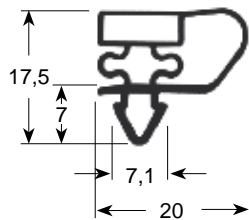

External dimension gaskets

- Gasket cross-sections shown at original size -
- Dimensions in mm -

Profile no. 9030

9031

9102

9104

Profile no. 9162

9140

9191

9138

Dart-to-dart dimension gaskets

- Gasket cross-sections shown at original size -
- Dimensions in mm -

Profile no. **9048**

Profile no. **9010**

9012

9252

9235

Profile no. **9185**

9303

9313

9753

Profile no. **9153**

9192

9743

9195

Profile no. **9373**

9171

9333

9703

Profile no. **9783**