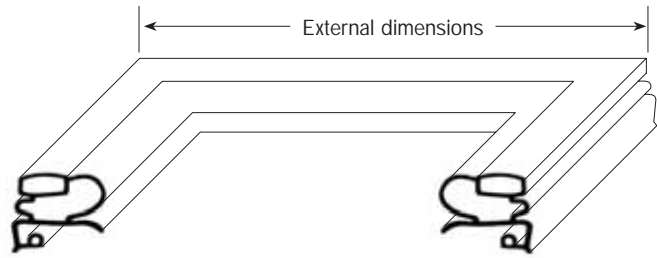

REFRIGERATOR GASKETS

Custom made

ultraservic.ru

The image shows two stacks of refrigerator door gaskets. The stack in the foreground is white, and the stack behind it is blue. Both stacks are shown from a perspective view, highlighting the L-shaped profile of the gaskets. The background is a plain, light color.

External dimension gaskets

- Gasket cross-sections shown at original size -
- Dimensions in mm -

Profile no. 9030

9031

9102

9104

Profile no. 9162

9140