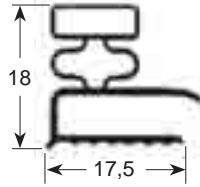

REFRIGERATOR GASKETS

Custom made

ultraservic.ru

The image shows two stacks of refrigerator door gaskets. The stack in the foreground is white, and the stack behind it is blue. Both stacks are shown from a perspective view, highlighting the L-shaped profile of the gaskets. The background is a plain, light color.

External dimension gaskets

- Gasket cross-sections shown at original size -
- Dimensions in mm -

Profile no. 9030

9031

9102

9104

Profile no. 9162

9140

9191

9138

Dart-to-dart dimension gaskets

- Gasket cross-sections shown at original size -
- Dimensions in mm -

Profile no. **9048**

Profile no. **9010**

9012

9252