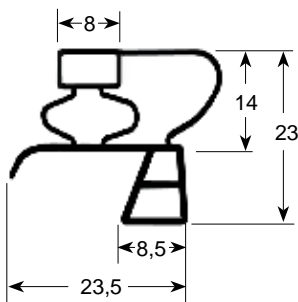

External dimension gaskets

- Gasket cross-sections shown at original size -
- Dimensions in mm -

Profile no. 9030

9031

9102

9104

Profile no. 9162

9140

9191

9138

Dart-to-dart dimension gaskets

- Gasket cross-sections shown at original size -
- Dimensions in mm -

Profile no. **9048**

Profile no. **9010**

9012

9252

9235

Profile no. **9185**

9303

9313

9753

Profile no. **9153**

9192

9743

9195

Profile no. **9373**

9171

9333

9703

Profile no. **9783**