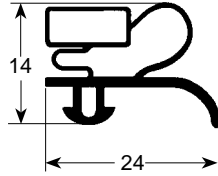

External dimension gaskets

- Gasket cross-sections shown at original size -
- Dimensions in mm -

Profile no. 9030

9031

9102

9104

Profile no. 9162

9140

9158

9169

Profile no. 9207

9200

9106

9100

Profile no. 9953

9954

9191

9138

Dart-to-dart dimension gaskets

- Gasket cross-sections shown at original size -
- Dimensions in mm -

Profile no. **9048**

Profile no. **9010**

9012

9252

9235

Profile no. **9185**

9303

9313

9753

Profile no. **9153**

9192

9743