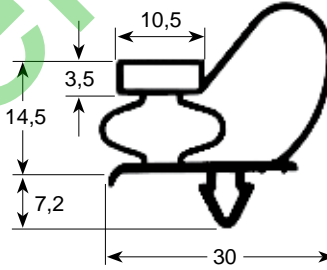

External dimension gaskets

- Gasket cross-sections shown at original size -
- Dimensions in mm -

Profile no. 9030

9031

9102

9104

Profile no. 9162

9140

9191

9138

Dart-to-dart dimension gaskets

- Gasket cross-sections shown at original size -
- Dimensions in mm -

Profile no. **9048**

Profile no. **9010**

9012

9252

9235

Profile no. **9185**

9303

9313

9753

Profile no. **9153**

9192

9743

9195

Profile no. **9373**

9171

9333

9703

Profile no. **9783**