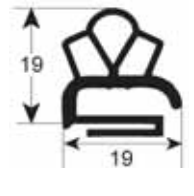

External dimension gaskets

- Gasket cross-sections shown at original size -
- Dimensions in mm -

Profile no. 9030

9031

9102

9104

Profile no. 9162

9140

9158

9169

Profile no. 9207

9200

9106

9100

Profile no. 9953

9954

9191

9138

Dart-to-dart dimension gaskets

- Gasket cross-sections shown at original size -
- Dimensions in mm -

Profile no. **9048**

Profile no. **9010**

9012

9252