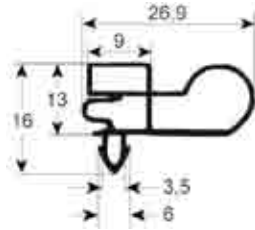

External dimension gaskets

- Gasket cross-sections shown at original size -
- Dimensions in mm -

Profile no. 9030

9031

9102

9104

Profile no. 9162

9140

9158

9169

Profile no. 9207

9200

9106

9100

Profile no. 9953

9954

9191

9138

Dart-to-dart dimension gaskets

- Gasket cross-sections shown at original size -
- Dimensions in mm -

Profile no. **9048**

Profile no. **9010**

9012

9252

9235

Profile no. **9185**

9303

9313

9753

Profile no. **9153**

9192

9743