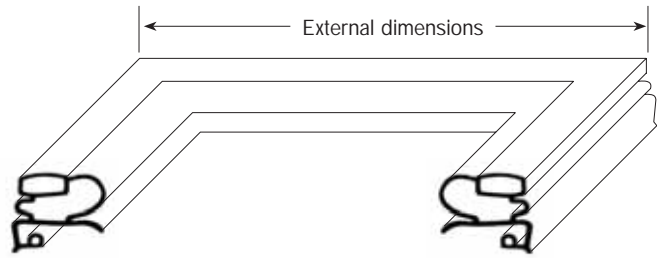

REFRIGERATOR GASKETS

Custom made

Ultraservic.ru

The image shows two refrigerator door gaskets. One is white and the other is blue. They are shown in a perspective view, with the white one in the foreground and the blue one behind it. The gaskets have a complex, multi-layered profile designed to seal the refrigerator door. A large, semi-transparent green watermark 'Ultraservic.ru' is overlaid diagonally across the center of the image.

External dimension gaskets

- Gasket cross-sections shown at original size -
- Dimensions in mm -

Profile no. 9030

9031

9102

9104

Profile no. 9162

9140