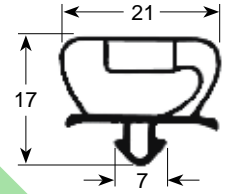

External dimension gaskets

- Gasket cross-sections shown at original size -
- Dimensions in mm -

Profile no. 9030

9031

9102

9104

Profile no. 9162

9140

9158

9169

Profile no. 9207

9200

9106

9100

Profile no. 9953

9954

9191

9138

Dart-to-dart dimension gaskets

- Gasket cross-sections shown at original size -
- Dimensions in mm -

Profile no. **9048**

Profile no. **9010**

9012

9252

9235

Profile no. **9185**

9303

9313

9753

Profile no. **9153**

9192

9743