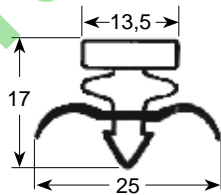

External dimension gaskets

- Gasket cross-sections shown at original size -
- Dimensions in mm -

Profile no. 9030

9031

9102

9104

Profile no. 9162

9140

9191

9138

Dart-to-dart dimension gaskets

- Gasket cross-sections shown at original size -
- Dimensions in mm -

Profile no. **9048**

Profile no. **9010**

9012

9252

9235

Profile no. **9185**

9303

9313

9753

Profile no. **9153**

9192

9743

9195

Profile no. **9373**

9171

9333

9703

Profile no. **9783**