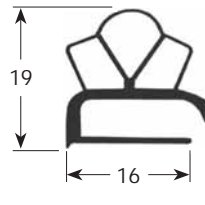

External dimension gaskets

- Gasket cross-sections shown at original size -
- Dimensions in mm -

Profile no. 9030

9031

9102

9104

Profile no. 9162

9140

9158

9169

Profile no. 9207

9200

9106

9100

Profile no. 9953

9954

9191

9138

Dart-to-dart dimension gaskets

- Gasket cross-sections shown at original size -
- Dimensions in mm -

Profile no. **9048**

Profile no. **9010**

9012

9252