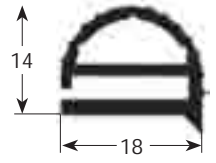

External dimension gaskets

- Gasket cross-sections shown at original size -
- Dimensions in mm -

Profile no. 9030

9031

9102

9104

Profile no. 9162

9140