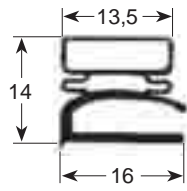

External dimension gaskets

- Gasket cross-sections shown at original size -
- Dimensions in mm -

Profile no. 9030

9031

9102

9104

Profile no. 9162

9140

9158

9169

Profile no. 9207

9200

9106

9100

Profile no. 9953

9954

9191

9138

Dart-to-dart dimension gaskets

- Gasket cross-sections shown at original size -
- Dimensions in mm -

Profile no. **9048**

Profile no. **9010**

9012

9252