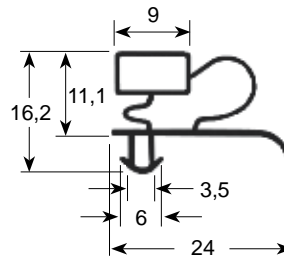

External dimension gaskets

- Gasket cross-sections shown at original size -
- Dimensions in mm -

Profile no. 9030

9031

9102

9104

Profile no. 9162

9140

9191

9138

Dart-to-dart dimension gaskets

- Gasket cross-sections shown at original size -
- Dimensions in mm -

Profile no. **9048**

Profile no. **9010**

9012

9252

9235

Profile no. **9185**

9303

9313

9753

Profile no. **9153**

9192

9743

9195

Profile no. **9373**

9171

9333

9703

Profile no. **9783**