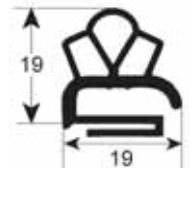

External dimension gaskets

- Gasket cross-sections shown at original size -
- Dimensions in mm -

Profile no. 9030

9031

9102

9104

Profile no. 9162

9140

9158

9169

Profile no. 9207

9200

9106

9100

Profile no. 9953

9954

9191

9138

Dart-to-dart dimension gaskets

- Gasket cross-sections shown at original size -
- Dimensions in mm -

Profile no. **9048**

Profile no. **9010**

9012

9252