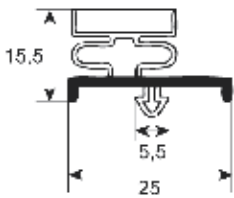

External dimension gaskets

- Gasket cross-sections shown at original size -
- Dimensions in mm -

Profile no. 9030

9031

9102

9104

Profile no. 9162

9140

9191

9138

Dart-to-dart dimension gaskets

- Gasket cross-sections shown at original size -
- Dimensions in mm -

Profile no. **9048**

Profile no. **9010**

9012

9252

9235

Profile no. **9185**

9303

9313

9753

Profile no. **9153**

9192

9743