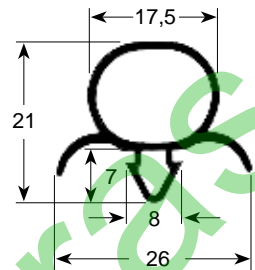

External dimension gaskets

- Gasket cross-sections shown at original size -
- Dimensions in mm -

Profile no. 9030

9031

9102

9104

Profile no. 9162

9140

9191

9138

Dart-to-dart dimension gaskets

- Gasket cross-sections shown at original size -
- Dimensions in mm -

Profile no. **9048**

Profile no. **9010**

9012

9252

9235

Profile no. **9185**

9303

9313

9753

Profile no. **9153**

9192

9743

9195

Profile no. **9373**

9171

9333

9703

Profile no. **9783**