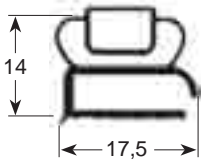

External dimension gaskets

- Gasket cross-sections shown at original size -
- Dimensions in mm -

Profile no. 9030

9031

9102

9104

Profile no. 9162

9140

9158

9169

Profile no. 9207

9200

9106

9100

Profile no. 9953

9954

9191

9138

Dart-to-dart dimension gaskets

- Gasket cross-sections shown at original size -
- Dimensions in mm -

Profile no. **9048**

Profile no. **9010**

9012

9252