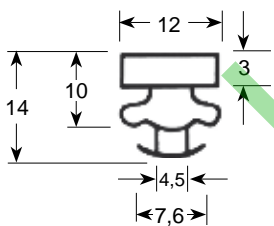

External dimension gaskets

- Gasket cross-sections shown at original size -
- Dimensions in mm -

Profile no. 9030

9031

9102

9104

Profile no. 9162

9140

9191

9138

Dart-to-dart dimension gaskets

- Gasket cross-sections shown at original size -
- Dimensions in mm -

Profile no. **9048**

Profile no. **9010**

9012

9252

9235

Profile no. **9185**

9303

9313

9753

Profile no. **9153**

9192

9743

9195

Profile no. **9373**

9171

9333

9703

Profile no. **9783**