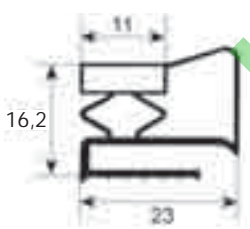

External dimension gaskets

- Gasket cross-sections shown at original size -
- Dimensions in mm -

Profile no. 9030

9031

9102

9104

Profile no. 9162

9140

9158

9169

Profile no. 9207

9200

9106

9100

Profile no. 9953

9954

9191

9138

Dart-to-dart dimension gaskets

- Gasket cross-sections shown at original size -
- Dimensions in mm -

Profile no. **9048**

Profile no. **9010**

9012

9252