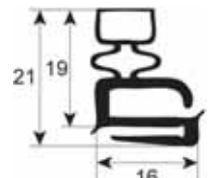

External dimension gaskets

- Gasket cross-sections shown at original size -
- Dimensions in mm -

Profile no. 9030

9031

9102

9104

Profile no. 9162

9140

9158

9169

Profile no. 9207

9200

9106

9100

Profile no. 9953

9954

9191

9138

Dart-to-dart dimension gaskets

- Gasket cross-sections shown at original size -
- Dimensions in mm -

Profile no. **9048**

Profile no. **9010**

9012

9252