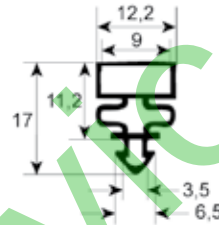

External dimension gaskets

- Gasket cross-sections shown at original size -
- Dimensions in mm -

Profile no. 9030

9031

9102

9104

Profile no. 9162

9140

9191

9138

Dart-to-dart dimension gaskets

- Gasket cross-sections shown at original size -
- Dimensions in mm -

Profile no. **9048**

Profile no. **9010**

9012

9252

9235

Profile no. **9185**

9303

9313

9753

Profile no. **9153**

9192

9743