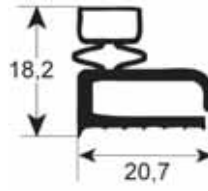

External dimension gaskets

- Gasket cross-sections shown at original size -
- Dimensions in mm -

Profile no. 9030

9031

9102

9104

Profile no. 9162

9140

9158

9169

Profile no. 9207

9200

9106

9100

Profile no. 9953

9954

9191

9138

Dart-to-dart dimension gaskets

- Gasket cross-sections shown at original size -
- Dimensions in mm -

Profile no. **9048**

Profile no. **9010**

9012

9252