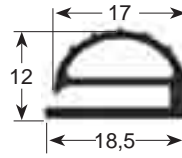

External dimension gaskets

- Gasket cross-sections shown at original size -
- Dimensions in mm -

Profile no. 9030

9031

9102

9104

Profile no. 9162

9140

9158

9169

Profile no. 9207

9200

9106

9100

Profile no. 9953

9954