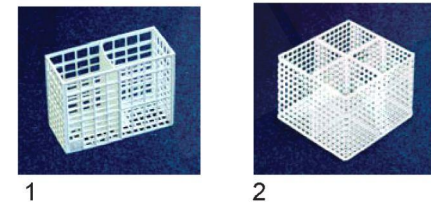

item	order no.	description
1	970349	cutlery insert 130x57x100mm
2	970064	cutlery insert 160x160x110mm