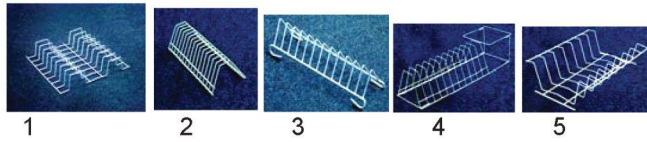

plate inserts for wire and plastic baskets

item	order no.	description
1	971079	plate insert 365x365mm
2	970047	plate insert 308x100mm for 15 plates
2	970044	plate insert 345x100mm for 17 plates
2	970061	plate insert 405x100mm for 20 plates
3	970517	plate insert 320x80mm for 12 plates
4	971115	plate insert 315x95mm for 11 plates
5	971120	plate insert 320x245x90mm for 20 plates