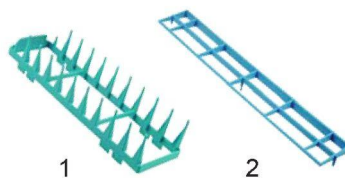

item	order no.	description
1	971095	plate insert for 10 plates
2	971094	inclined edge