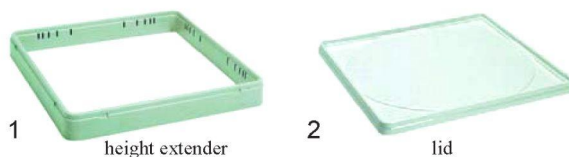

item	order no.	description	H (mm)	effective height (mm)
1	976020	height extender 62	50	
2	976034	lid	-	-