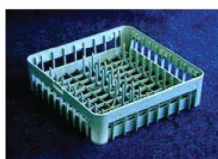

plate baskets

pos.	order no.	W (mm)	D (mm)	H (mm)
1	970045	400	400	110