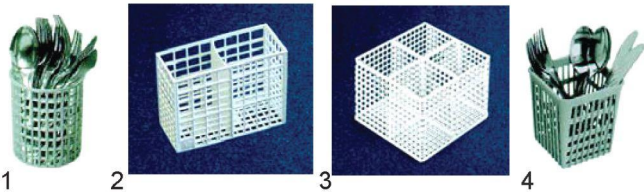

plate baskets

item	order no.	description
	971121	cutlery insert ϕ 75x110mm
1	971122	cutlery insert ϕ 105x110mm
	976011	cutlery insert ϕ 110x130mm
2	970349	cutlery insert 130x57x100mm
3	970064	cutlery insert 160x160x110mm
	976016	cutlery insert 110x110x130mm
4	971116	cutlery insert 110x110x140mm (for 971115)

pos.	order no.	W (mm)	D (mm)	H (mm)	rows	row spacing (mm)
1	971037	500	430	130	6	55
2	971038	500	430	130	8	45
3	971046	500	500	130	9	50
3	971045	500	500	130	7	55