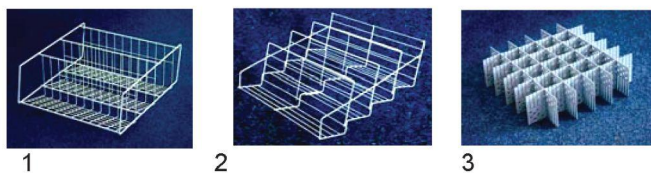

cup/glass inserts for glasses for wire and plastic baskets

item	order no.	description
1	971080	insert for glasses 3 rows, 365x365x145mm
	971123	insert for glasses 4 rows, 330x330mm
2	971124	insert for glasses 4 rows, 380x380mm
	971125	insert for glasses 4 rows, 430x430mm
3	970302	insert for glasses for baskets max. 400x400mm (can be cut to size)