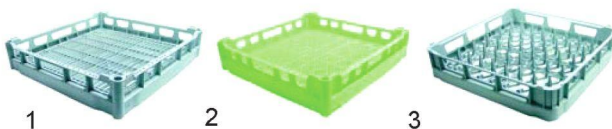

pos.	order no.	description	compartment size (mm)
1	976023	16 sections	110x110
2	976021	25 sections	89x89
3	976052	36 sections	73x73

system baskets Carlisle

stackable baskets 500x500mm

item	order no.	description	height (mm)	effective height (mm)
1	972001	cup/glass basket	101	80
	972065	cup/glass basket	141	120
	972066	cup/glass basket	181	160
	972067	cup/glass basket	221	200
	972068	cup/glass basket	261	240
	972069	cup/glass basket	301	280
2	972002	cutlery rack	101	80
3	972003	plate basket	101	-

item	order no.	height (mm)	cups	compartment size (mm)	effective height (mm)
1	972004	101	16	110x110	75
	972005	101	20	90x110	75
2	972030	101	-	-	-

accessories for Carlisle

item	order no.	height (mm)	glasses	compartment size (mm)	effective height (mm)
	972020	45	none	without	40
	972025	45	9	150x150	40
1	972023	45	16	110x110	40
	972021	45	25	90x90	40
	972022	45	36	74x74	40
	972024	45	49	62x62	40
2	972034	-	-	-	cover

system baskets Fries

stackable baskets 500x500mm

item	order no.	description	height (mm)	effective height (mm)
1	973001	cup/glass basket	105	73
2	973002	cutlery rack	105	73
3	973003	plate basket	105	73

sloping base cup racks