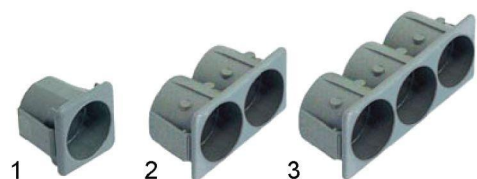

sockets without lens

item	order no.	description	mounting (mm)	colour	lens
1	345131	frame	28,5x28,5	grey	type A
2	346200	frame	28,5x52,6	grey	type A
3	346201	frame	28,5x77,5	grey	type A