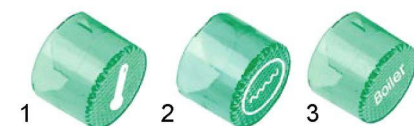

item	order no.	colour	lamp type	item	order no.	colour	lamp type
1	346267	green	B	3	346269	green	B
2	346268	green	B