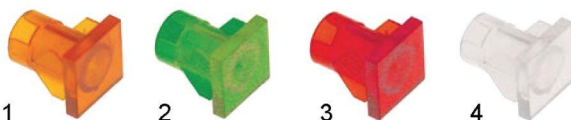

item	order no.	colour	lamp	item	order no.	colour	lamp
1	359978	yellow	type H	3	359980	red	type H
2	359979	green	type I	4	359981	clear	type H