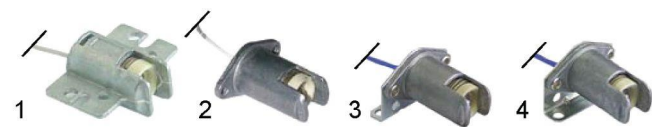

item	order no.	description	base type	item	order no.	description	base type
1	359648	housing	R7s	3	359733	housing	R7s
2	359717	housing	R7s	4	359734	housing	R7s