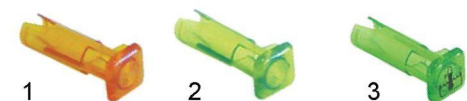

item	order no.	colour	lamp	item	order no.	colour	lamp
1	359358	yellow	type A	3	359808	green	type B
2	359359	green	type B