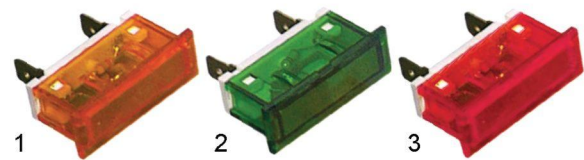

mounting 34x10mm

item	order no.	voltage	colour	connection (mm)	item	order no.	voltage	colour	connection (mm)
1	359210	230V	yellow	F 6,3	2	359233	400V	green	F 6,3
1	359234	400V	yellow	F 6,3	3	359239	230V	red	F 6,3
2	359211	230V	green	F 6,3