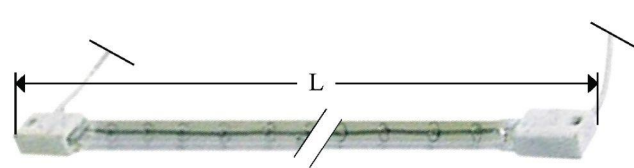

pos.	order no.	voltage	power	L (mm)	base type
1	359694	220-240V	300W	122	Z-ceramic/cord 300mm
2	359581	240V	300W	218	Z-ceramic/cord 205mm
3	359582	240V	500W	218	Z-ceramic/cord 205mm
4	359625	220-250V	500W	226	Z-ceramic/cord 195mm
5	359626	220-250V	1000W	349	Z-ceramic/cord 195mm