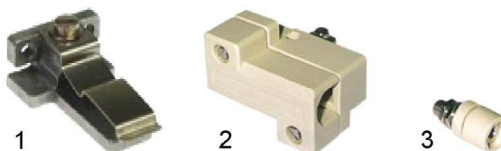

item	order no.	description	base type	item	order no.	description	base type
1	359546	holder	Z-ceramic	3	359650	housing	KSSV
2	359710	housing	X-strap