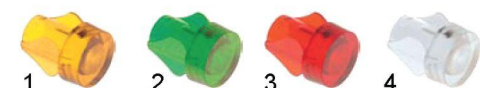

item	order no.	colour	lamp	item	order no.	colour	lamp
1	359958	yellow	type H	3	359960	red	type H
2	359959	green	type I	4	359961	clear	type H