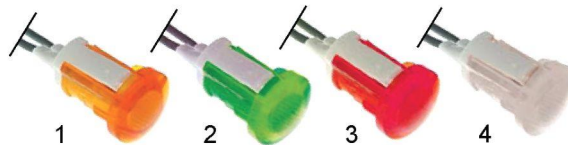

Ø mounting 16mm, plug socket

item	order no.	voltage	colour	cable (mm)
1	359908	230V	yellow	200
	359094	400V	yellow	200
	359909	230V	green	200
2	359828	400V	green	200
3	359910	230V	red	200
	359905	400V	red	200
	359907	230V	clear	200
4	359093	400V	clear	200