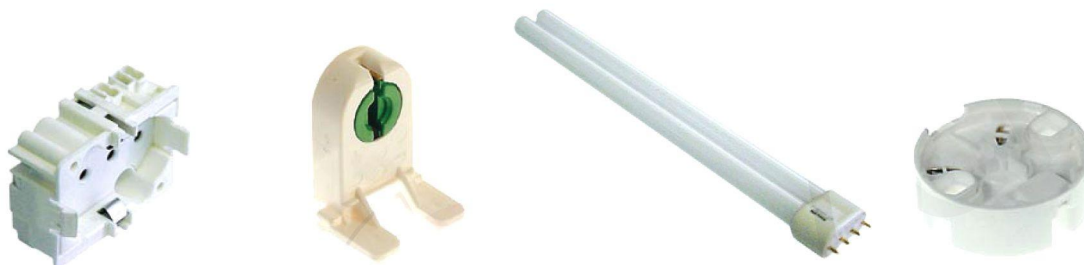


Signal bulbs and housings

page 4

Indicator lamps round

page 9

Indicator lamps rectangular

page 11

Various indicator lamps

page 13

Indicator LED lamps and lamps for DIN-bar

page 13

Oven lighting round

page 14

Oven lighting rectangular

page 15

Porcelain sockets/halogen lamp sockets

page 16

Infrared lamps/quartz lamps

page 18

Fluorescent lamps

page 20

signal bulb sockets

housing inserts for lamp type A-C

10mm ø mounting, plug socket

item	order no.	colour	lamp	item	order no.	colour	lamp
1	359124	yellow	type A	3	359125	red	type A
2	359123	green	type B	4	359228	clear	type A