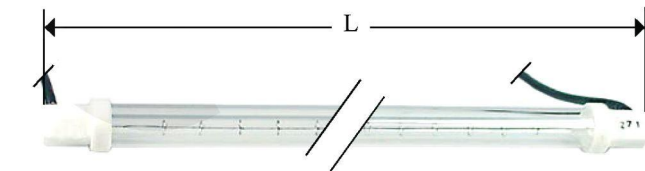

pos.	order no.	voltage	power	L (mm)	base type
1	359538	240V	300W	218	Z-ceramic/cord 205mm
2	359678	230V	365W	349	Z-ceramic/cord 205mm
3	359539	240V	500W	218	Z-ceramic/cord 205mm
4	359540	240V	1000W	349	Z-ceramic/cord 205mm
5	359679	230V	765W	640	Z-ceramic/cord 205mm