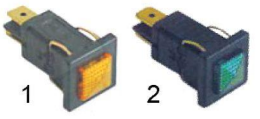

mounting 14x11mm

item	order no.	voltage	colour	connection (mm)
1	359218	230V	yellow	F 6,3

item	order no.	voltage	colour	connection (mm)
2	359270	230V	green	F 6,3