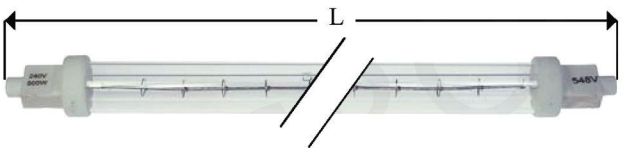

pos.	order no.	voltage	power	length (mm)	base type
1	359535	240V	300W	218	R7s
2	359536	240V	500W	218	R7s
3	359537	240V	1000W	349	R7s