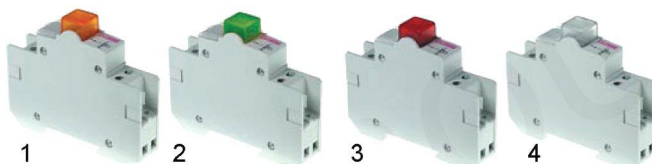

indicator lamps for DIN-bar

item	order no.	voltage	colour	item	order no.	voltage	colour
1	359254	230V	yellow	3	359253	230V	red
2	359235	230V	green	4	359256	230V	clear