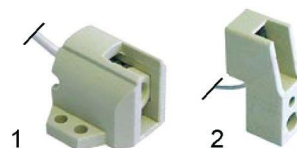

item	order no.	description	base type	item	order no.	description	base type
1	359649	housing	R7s	2	359735	housing	R7s