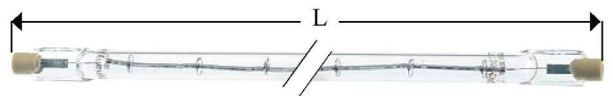

pos.	order no.	voltage	power	length (mm)	base type
1	359628	220-250V	300W	117,6	R7s
2	359676	220-250V	350W	190	R7s
3	359693	230/240V	400W	220	R7s
4	359627	220-250V	500W	227	R7s