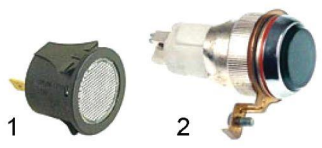

Ø mounting 25mm

item	order no.	voltage	colour	connection (mm)
1	359079	230V	clear	F 6,3

item	order no.	voltage	colour	connection (mm)
2	359865	400V	green	F 6,3