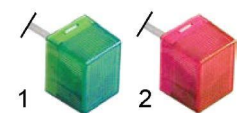

item	order no.	voltage	colour	cable (mm)	item	order no.	voltage	colour	cable (mm)
1	345734	230V	green	100	2	345428	230V	red	100