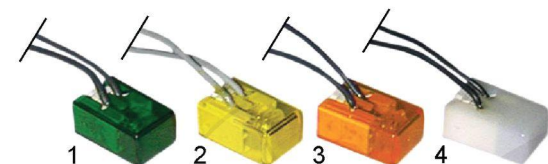

various indicator lamps

item	order no.	voltage	colour	cable (mm)	item	order no.	voltage	colour	cable (mm)
1	359001	230V	green	150	3	359003	230V	orange	150
2	359002	230V	yellow	150	4	359006	230V	clear	150