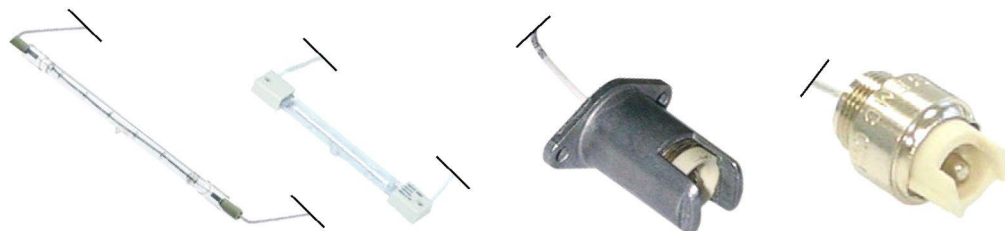

Indicator LED lamps and lamps for DIN-bar

page 13

Oven lighting round

page 14

Oven lighting rectangular

page 15

Porcelain sockets/halogen lamp sockets

page 16

Infrared lamps/quartz lamps

page 18

Fluorescent lamps

page 20

signal bulb sockets

housing inserts for lamp type A-C

10mm ø mounting, plug socket

item	order no.	colour	lamp	item	order no.	colour	lamp
1	359124	yellow	type A	3	359125	red	type A
2	359123	green	type B	4	359228	clear	type A