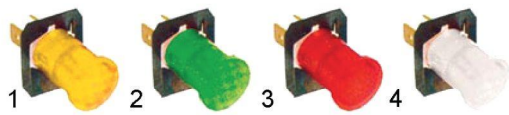

Ø mounting 12,5mm, plug socket

item	order no.	voltage	colour	connection (mm)
1	359996	230V	yellow	F 6,3
2	359997	230V	green	F 6,3
3	359998	230V	red	F 6,3
4	359999	230V	clear	F 6,3