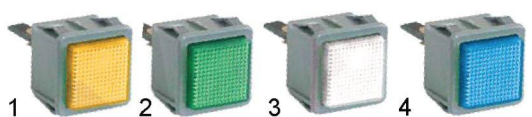

item	order no.	voltage	colour	connection (mm)
1	359347	230V	yellow	F 6,3
2	345978	230V	green	F 6,3

item	order no.	voltage	colour	connection (mm)
3	359348	230V	clear	F 6,3
4	359349	230V	blue	F 6,3