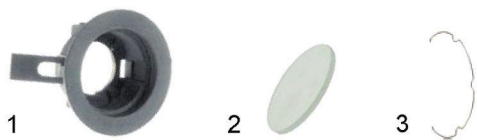

65mm ø mounting

item	order no.	description	lamp
1	359495	frame	type N
2	359497	glass plate	
3	359498	spring