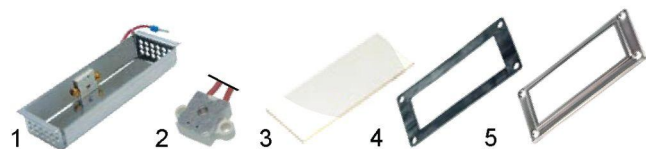

mounting 37x103mm

item	order no.	description	socket	voltage	power	cable (mm)	lamp
1	359673	socket	G4	12V	20W	100	type H
2	359674	socket	G4	12V	20W	100	
3	359670	glass plate	-	-	-	-	
4	359671	gasket	-	-	-	-	
5	359672	frame	-	-	-	-	

mounting 50x75,5mm

item	order no.	description	socket	voltage	power	connection (mm)	lamp
1	359309	lamp complete	E14	230V	40W	F 6,3	type A
2	359303	lens	-	-	-	-	type B
							type D