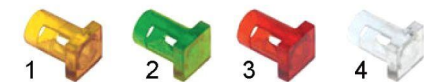

item	order no.	colour	lamp	item	order no.	colour	lamp
1	359953	yellow	type H	3	359955	red	type H
2	359954	green	type I	4	359956	clear	type H