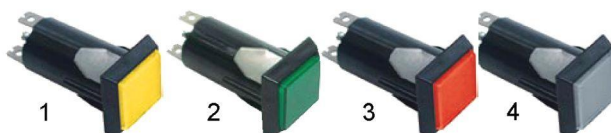

Ø mounting 20mm, plug socket

item	order no.	voltage	colour	connection (mm)
1	359513	230V	yellow	F 6,3
2	359514	230V	green	F 6,3
3	359515	230V	red	F 6,3
4	359516	230V	clear	F 6,3