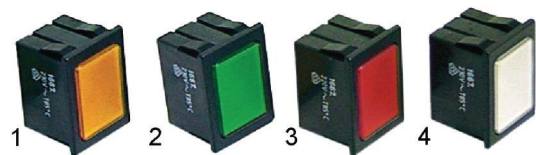

mounting 30x22mm

item	order no.	voltage	colour	connection (mm)	item	order no.	voltage	colour	connection (mm)
1	359180	230V	yellow	F 6,3	3	359177	230V	red	F 6,3
2	359178	230V	green	F 6,3	4	359179	230V	clear	F 6,3