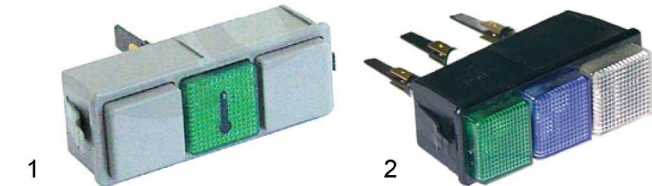

mounting 28,5x52,5mm

pos.	order no.	voltage	colour	connection (mm)
1	345877	230V	green	F 6,3

mounting 28,5x77,5mm

item	order no.	voltage	colour	connection (mm)	item	order no.	voltage	colour	connection (mm)
1	345873	230V	green	F 6,3	2	359008	230V	green/ blue/ clear	F 6,3