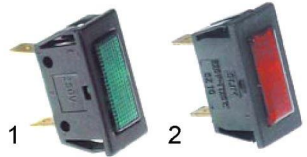

mounting 27,4x12,4mm

item	order no.	voltage	colour	connection (mm)
1	346548	230V	green	F 6,3

item	order no.	voltage	colour	connection (mm)
2	346547	230V	red	F 6,3