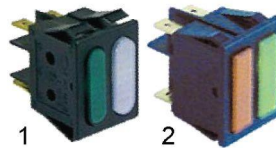

item	order no.	voltage	colour	connection (mm)	item	order no.	voltage	colour	connection (mm)
1	359164	230V	green/ clear	F 6,3	2	301138	230V	green/ yellow	F 6,3