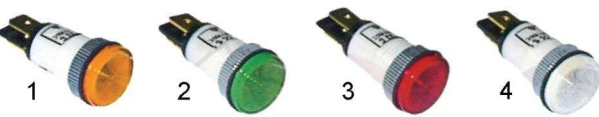

Ø mounting 13mm, screwed socket

item	order no.	voltage	colour	connection (mm)
1	359146	230V	yellow	F 6,3
	359050	400V	yellow	F 6,3
2	359145	230V	green	F 6,3
3	359049	400V	green	F 6,3
4	359144	230V	red	F 6,3
5	359046	230V	clear	F 6,3