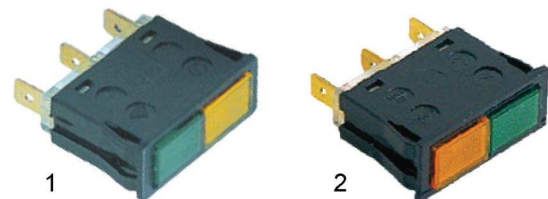

mounting 35x12mm

item	order no.	voltage	colour	connection (mm)	item	order no.	voltage	colour	connection (mm)
1	359056	2x230V	yellow/ green	F 6,3	2	359311	2x230V	green/ yellow	F 6,3