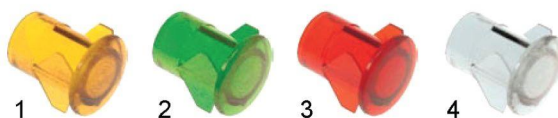

13mm ø mounting, plug socket

item	order no.	colour	lamp	item	order no.	colour	lamp
1	359974	yellow	type H	3	359976	red	type H
2	359975	green	type I	4	359977	clear	type H