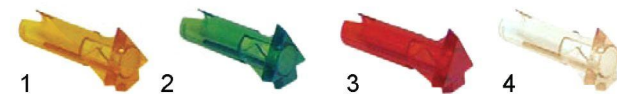

Infrared lamps/quartz lamps

page 18

Fluorescent lamps

page 20

signal bulb sockets

housing inserts for lamp type A-C

10mm ø mounting, plug socket

item	order no.	colour	lamp	item	order no.	colour	lamp
1	359124	yellow	type A	3	359125	red	type A
2	359123	green	type B	4	359228	clear	type A