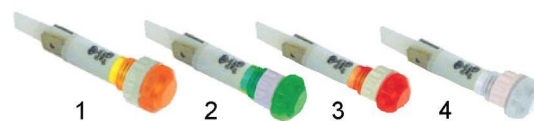

10mm ø mounting, screwed socket

item	order no.	voltage	colour	connection (mm)	item	order no.	voltage	colour	connection (mm)
1	359524	230V	yellow	F 6,3	3	359237	230V	red	F 6,3
2	359238	230V	green	F 6,3	4	359525	230V	clear	F 6,3