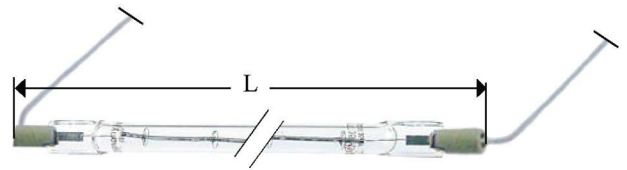

pos.	order no.	voltage	power	length (mm)	base type
1	359636	230V	650W	235	R7s/cord 60mm
2	359622	230V	1000W	428	R7s/cord 100mm