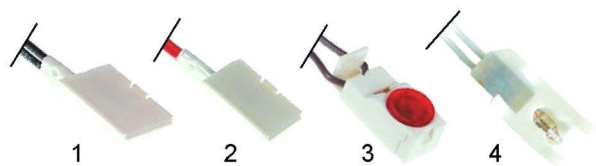

item	order no.	voltage	colour	cable (mm)	item	order no.	voltage	colour	cable (mm)
1	359883	230V	green	100	4	359272	230V	green	150
2	359884	230V	red	100		359273	230V	yellow	150
3	359885	230V	red	500					

item	order no.	voltage	colour	cable (mm)	item	order no.	voltage	colour	cable (mm)
1	345734	230V	green	100	2	345428	230V	red	100

pos.	order no.	voltage	current	size (mm)
1	359055	12V	80mA	13,5x4,9

pos.	order no.	voltage	current	size (mm)
1	359597	24V	80mA	28x10