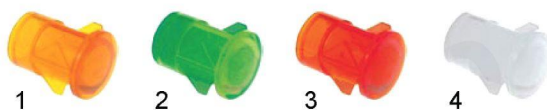

12mm ø mounting, plug socket

item	order no.	colour	lamp	item	order no.	colour	lamp
1	359970	yellow	type H	3	359972	red	type H
2	359971	green	type I	4	359973	clear	type H