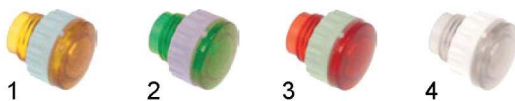

item	order no.	colour	lamp	item	order no.	colour	lamp
1	359953	yellow	type H	3	359955	red	type H
2	359954	green	type I	4	359956	clear	type H

10mm ø mounting, plug socket

item	order no.	colour	lamp	item	order no.	colour	lamp
1	359414	yellow	type H	3	359957	red	type H
2	359816	green	type I	4	359815	clear	type H

item	order no.	colour	lamp	item	order no.	colour	lamp
1	359958	yellow	type H	3	359960	red	type H
2	359959	green	type I	4	359961	clear	type H

10mm ø mounting, screwed socket

item	order no.	colour	lamp	item	order no.	colour	lamp
1	359962	yellow	type H	4	359965	clear	type H
2	359963	green	type I	5	359242	metal ring	
3	359964	red	type H				