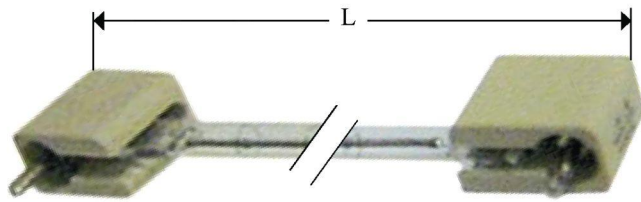

infrared lamps/quartz lamps

pos.	order no.	voltage	power	length (mm)	base type
1	359632	230V	500W	260	KSSV
2	359629	230V	650W	260	KSSV
3	359624	230V	1000W	340	KSSV
4	359638	220-250V	1000W	340	KSSV
5	359637	240V	1600W	540	KSSV