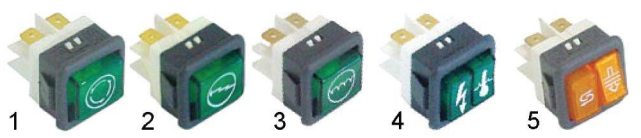

item	order no.	voltage	colour	connection (mm)
1	345856	24V	green	F 6,3
	345855	230V	green	F 6,3
2	345853	230V	green	F 6,3
3	345854	230V	green	F 6,3

item	order no.	voltage	colour	connection (mm)
4	345857	2x230V	green	F 6,3
5	345844*	230V	yellow	F 6,3
	345861*	24V	yellow	F 6,3

*indicator lamp and rocker switch

mounting 14x11mm

item	order no.	voltage	colour	connection (mm)
1	359218	230V	yellow	F 6,3

item	order no.	voltage	colour	connection (mm)
2	359270	230V	green	F 6,3

mounting 20x13mm

pos.	order no.	voltage	colour	connection (mm)
1	346135	230V	yellow	F 4,8