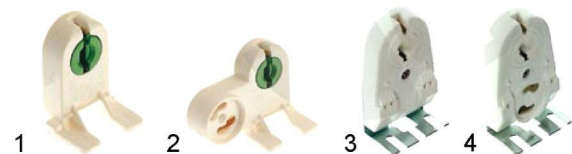

accessories

housings for fluorescent lamps

item	order no.	housing (lamp)	housing (starter)
1	359389	type G13	-
2	359388	type G13	yes
3	359682	type G13	-
4	359681	type G13	yes